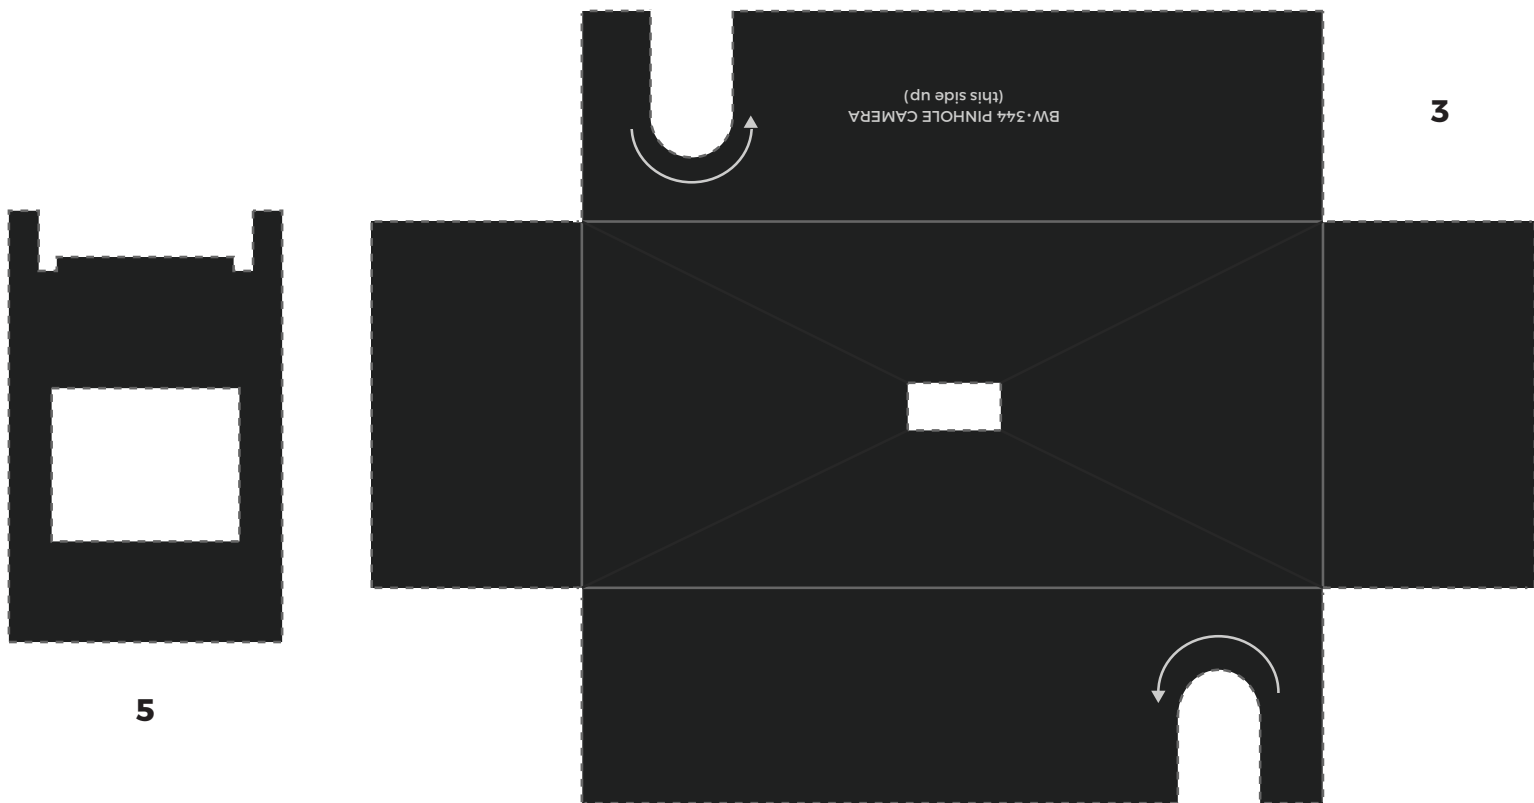

1

NEW FILM

EMPTY CASSETTE

3

BW-344 PINHOLE CAMERA
(this side up)

5

CUT

FOLD OUTWARD

FOLD INWARD

4

2

CUT

FOLD OUTWARD

FOLD INWARD