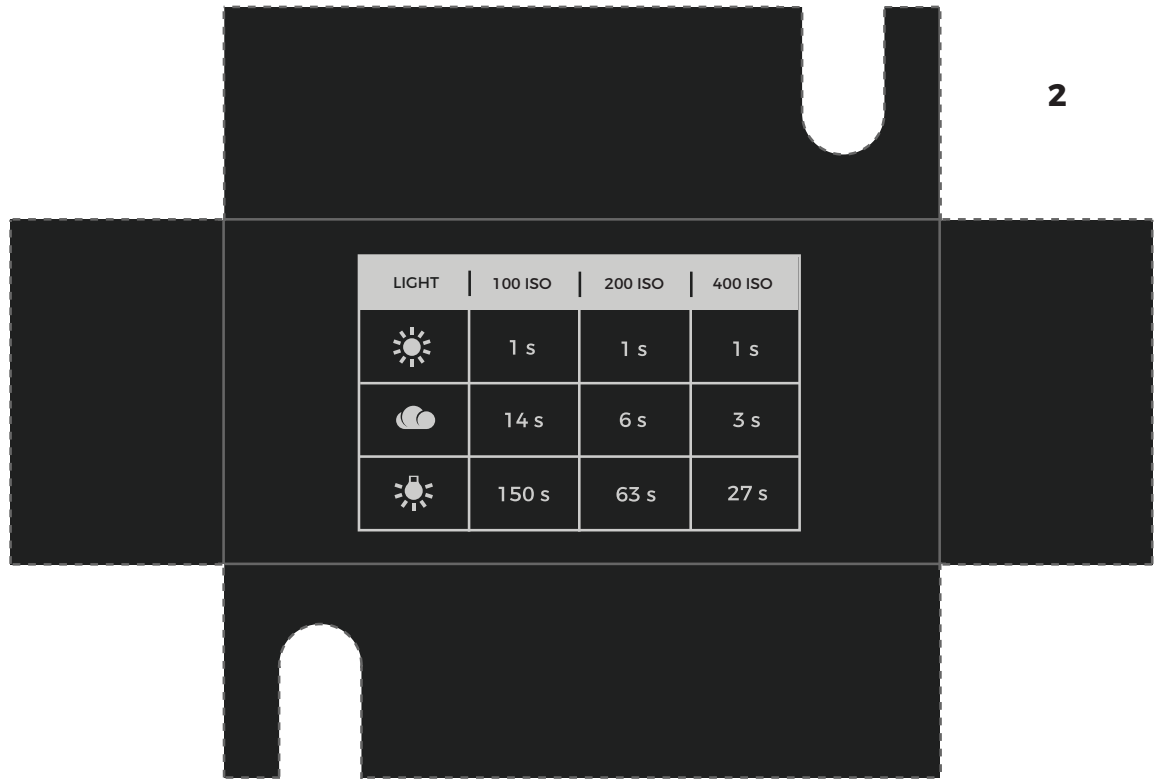

1

NEW FILM

EMPTY CASSETTE

3

BW-344 PINHOLE CAMERA
(this side up)

5

CUT

FOLD OUTWARD

FOLD INWARD

4

2

CUT

FOLD OUTWARD

FOLD INWARD